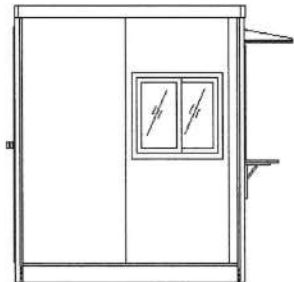

Project :	Panel house NJ-A	Scale :	0	REV :	-	Page :	-	Draw by :	KJatulapat	Checked by :	-	Approved by :	-
Size :	2000 x 2300 x 2440	Unit :	mm.	Date :	-	Total :	-						

Side A

Side B

Side C

Side D

N.J. MODERN STEEL CO., LTD
 ហេដ្ឋារចនាសម្ព័ន្ធ ដែកស្រោច ទំហំ
 72/8 មធ្យម 4 ជាន់ ប្រមាណ 100 ឃ្នាត រោង 10150
 លេខ. 02-8961902 , ទូរស័ព្ទ 02-4515064

Project :	Panel house NJ-A	Scale :	0	REV :	-	Page :	-	Draw by :	KJatulapat	Checked by :	-	Approved by :	-
Size :	2000 x 2300 x 2440	Unit :	mm.	Date :	-	Total :	-						