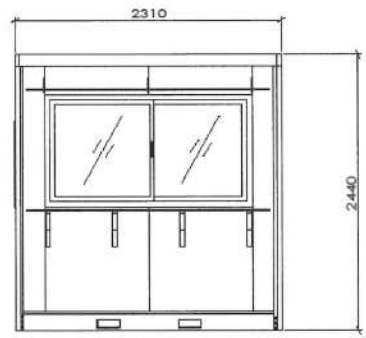

Project :	Panel house NJ-A	Scale :	0	REV :	-	Page :	-	Draw by :	KJatulapat	Checked by :	-	Approved by :	-
Size :	2000 x 2300 x 2440	Unit :	mm.	Date :	-	Total :	-						

Side A

Side B

Side C

Side D

N.J. MODERN STEEL CO., LTD
 ហេដ្ឋារចនាសម្ព័ន្ធ ដែកស្រោច ទំហំ
 72/8 មធ្យម 4 ជាន់ ប្រមាណ 100 ឃ្នាត រោង 10150
 លេខ. 02-8961902 , ទូរស័ព្ទ 02-4515064

Project :	Panel house NJ-A	Scale :	0	REV :	-	Page :	-	Draw by :	KJatulapat	Checked by :	-	Approved by :	-
Size :	2000 x 2300 x 2440	Unit :	mm.	Date :	-	Total :	-						