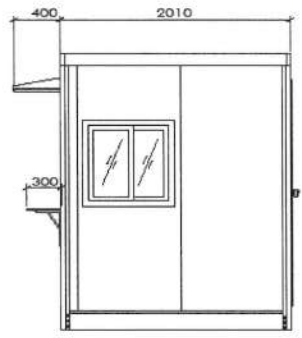

Project :	Panel house NJ-A	Scale :	0	REV :	-	Page :	-	Draw by :	KJatulapat	Checked by :	-	Approved by :	-
Size :	2000 x 2300 x 2440	Unit :	mm.	Date :	-	Total :	-						

Side A

Side B

Side C

Side D

N.J. MODERN STEEL CO., LTD
 ហេដ្ឋារចនាសម្ព័ន្ធ ដែកស្រោច ទំហំ
 72/8 មធ្យម 4 ជាន់ ប្រមាណ 100 ឃ្នាត រោង 10150
 លេខ. 02-8961902 , ទូរស័ព្ទ 02-4515064

Project :	Panel house NJ-A	Scale :	0	REV :	-	Page :	-	Draw by :	KJatulapat	Checked by :	-	Approved by :	-
Size :	2000 x 2300 x 2440	Unit :	mm.	Date :	-	Total :	-						