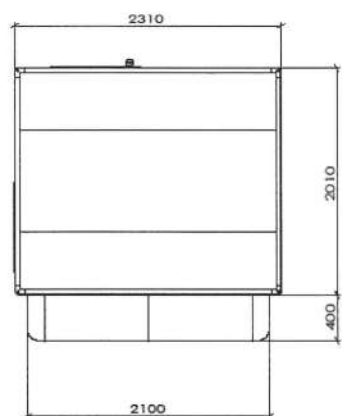

Project :	Panel house NJ-A	Scale :	0	REV :	-	Page :	-	Draw by :	KJatulapat	Checked by :	-	Approved by :	-
Size :	2000 x 2300 x 2440	Unit :	mm.	Date :	-	Total :	-						

Side A

Side B

Side C

Side D

N.J. MODERN STEEL CO., LTD
 ហេដ្ឋារចនាសម្ព័ន្ធ ដែកស្រោច ទំហំ
 72/8 មធ្យម 4 ជាន់ ប្រមាណ 100 ឃ្នាត រោង 10150
 លេខ. 02-8961902 , ទូរស័ព្ទ 02-4515064

Project :	Panel house NJ-A	Scale :	0	REV :	-	Page :	-	Draw by :	KJatulapat	Checked by :	-	Approved by :	-
Size :	2000 x 2300 x 2440	Unit :	mm.	Date :	-	Total :	-						